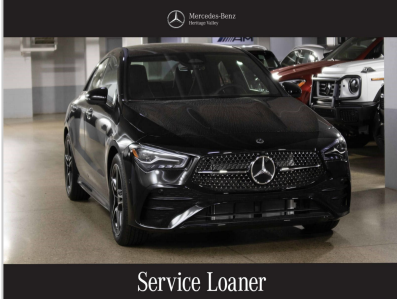

Mercedes-Benz | Heritage Valley

Mercedes-Benz CLA-Class 2025 3,038 Km

ID: 11545502

Service Loaner

~~$64,724~~

$55,724

*Taxes & licenses not included.

Mercedes-Benz Heritage Valley
2120 103A St SW
Edmonton,
T6W 2P6
Sales:
780-431-5100

SPECIFICATIONS

• Make:	Mercedes-Benz	• Year:	2025
• Model:	CLA-Class	• Kilometers:	3,038 Km
• Style / Version:	Cla 250	• Exterior color:	Black
• Stock #:	25CA9061-new	• Interior color:	Black
• Transmission:	Automatic	• Drive train:	All-wheel drive
• Engine:	4 Cyl Intercooled Turbo Gas/Electric I-4 2.0 L/121 Litres	• VIN:	W1K5J4HB6SN529061

OPTIONS

- Cruise Control
- Stability Control
- Remote Starter
- Front Air Conditioning
- Adjustable Steering Wheel
- Mirrors
- Rain-Sensing Windshield Wipers
- Bluetooth Integration
- Blind Spot Monitor
- Heated Steering Wheel
- WiFi Hotspot
- Power Steering
- Traction Control
- Heated Mirrors
- Steering Wheel Audio Controls
- Satellite Radio
- Leather Steering Wheel
- Heated Front Seats
- HD Radio
- Turn Signal Mirrors
- Keyless Entry
- Anti-Lock Braking System (ABS)
- Child Safety Locks
- Power Windows
- Memory Seats
- Backup Camera
- Automatic Headlights
- Tire Pressure Monitoring
- Auto-Dimming Rearview Mirror
- Aluminum Wheels
- Smart Device Integration

DESCRIPTION

2025 Mercedes-Benz CLA CLA 250

This Mercedes-Benz CLA has a strong Intercooled Turbo Gas/Electric I-4 2.0 L/121 engine powering this Automatic transmission. WHEELS: 18 AMG 5-TWIN-SPOKE AERO BI-COLOUR, NIGHT BLACK, EXCLUSIVE TRIM -inc: MB Navigation, MBUX Navigation Premium, Navigation Services, MBUX Online Music Streaming, Advanced Sound System, Traffic Sign Assist, Illuminated Door Sills. Drive Your Mercedes-Benz CLA CLA 250 in Luxury with These Packages BLACK W/RED STITCHING, ARTICO/MICROCUT UPHOLSTERY, AMG LINE W/NIGHT PACKAGE -inc: high gloss black exterior mirrors, high gloss black diamond grille louvre, high gloss black rear bumper trim and diffuser, high gloss black window surrounds and high gloss black front splitter insert, Night Package, AMG Styling Package, AMG Line, Wheels: 18 AMG 5-Twin-Spoke Aero Bi-Colour, Front Sport Seats, AMG Velour Floor Mats, Sport Steering Wheel, ACTIVE DISTANCE ASSIST DISTRO...

QR CODE