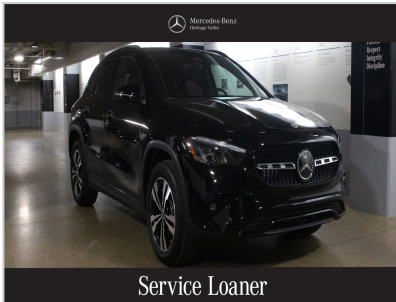

Mercedes-Benz | Heritage Valley

Mercedes-Benz GLA 2026

11,238 Km

ID: 13013875

Service Loaner

SPECIFICATIONS

• Make:	Mercedes-Benz	• Year:	2026
• Model:	GLA	• Kilometers:	11,238 Km
• Style / Version:	250	• Exterior color:	Black
• Stock #:	26GA2938-new	• Interior color:	Black
• Transmission:	Automatic	• Drive train:	All-wheel drive
• Engine:	4 Cyl Intercooled Turbo Gas/Electric I-4 2.0 L/121 Litres	• VIN:	W1N4N4HB2TJ782938

~~\$65,924~~

\$64,129

*Taxes & licenses not included.

Mercedes-Benz Heritage Valley

2120 103A St SW
Edmonton,
T6W 2P6

Sales:

780-431-5100

OPTIONS

DESCRIPTION

2026 Mercedes-Benz GLA 250

This Mercedes-Benz GLA has a powerful Intercooled Turbo Gas/Electric I-4 2.0 L/121 engine powering this Automatic transmission. WHEELS: 18 5-TWIN-SPOKE BI-COLOUR (STD), STAR PATTERN TRIM, NIGHT OF SOUND EDITION PACKAGE -inc: Active Distance Assist DISTRONIC, Night Package, Omission of Trunk Model Badge, Burmester Surround Sound System, MBUX Online Music Streaming, Sound Personalization. Drive Your Mercedes-Benz GLA 250 in Luxury with These Packages EXCLUSIVE TRIM -inc: MBUX Navigation Premium, Navigation Services, MB Navigation, Augmented Reality for Navigation, MBUX Multimedia System (525), Advanced Sound System, MBUX Online Music Streaming, Illuminated Door Sills, BLACK, ARTICO UPHOLSTERY, Window Grid Antenna, Voice Activated Dual Zone Front Automatic Air Conditioning, Urethane Gear Shifter Material, Trip Computer, Transmission: 8G-DCT, Transmission w/Driver Selectable Mode, Trac...