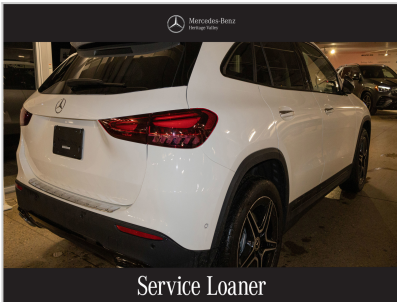

Mercedes-Benz | Heritage Valley

# Mercedes-Benz GLA 2026 1,196 Km

ID: 13102976

Service Loaner

## SPECIFICATIONS

• Make:	Mercedes-Benz	• Year:	2026
• Model:	GLA	• Kilometers:	1,196 Km
• Style / Version:	250	• Exterior color:	White
• Stock #:	26GA0297-new	• Interior color:	Beige
• Transmission:	Automatic	• Drive train:	All-wheel drive
• Engine:	4 Cyl Intercooled Turbo Gas/Electric I-4 2.0 L/121 Litres	• VIN:	W1N4N4HB6TJ820297