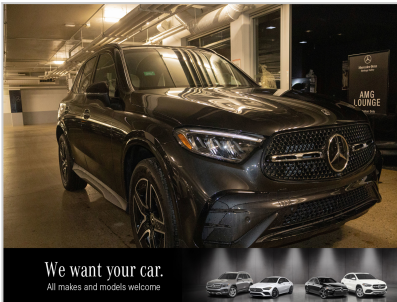

Mercedes-Benz | Heritage Valley

Mercedes-Benz GLC 2026 9 Km

ID: 13175360

We want your car.
All makes and models welcome.

SPECIFICATIONS

• Make:	Mercedes-Benz	• Year:	2026
• Model:	GLC	• Kilometers:	9 Km
• Style / Version:	350e	• Exterior color:	Grey
• Stock #:	26GC2262-new	• Interior color:	Black
• Transmission:	Automatic	• Drive train:	All-wheel drive
• Engine:	4 Cyl Intercooled Turbo Gas/Electric I-4 2.0 L/122 Litres	• VIN:	W1NKM5GB8TF512262

DESCRIPTION

2026 Mercedes-Benz GLC 350e

This Mercedes-Benz GLC has a strong Intercooled Turbo Gas/Electric I-4 2.0 L/122 engine powering this Automatic transmission. PANORAMIC SUNROOF, NIGHT PACKAGE, GRAPHITE GREY METALLIC. These Packages Will Make Your Mercedes-Benz GLC 350e the Envy of Onlookers AMG LINE -inc: AMG Styling Package, 19 AMG Twin 5-Spoke Aero Bi-Colour Staggered Wheels, 19 Tires, Sport Front Seats, AMG Interior Package, ARTICO Dashboard, AMG Floor Mats, Multifunction Sport Steering Wheel, Wheel Arch Cladding in Body Colour, AMG Exterior Package, Sport Engine Sound ANTHRACITE OPEN-PORE TRIM, AMG LINE -inc: AMG Styling Package, 19 AMG Twin 5-Spoke Aero Bi-Colour Staggered Wheels, 19 Tires, Sport Front Seats, AMG Interior Package, ARTICO Dashboard, AMG Floor Mats, Multifunction Sport Steering Wheel, Wheel Arch Cladding in Body Colour, AMG Exterior Package, Sport Engine Sound, 19 AMG TWIN 5-SPOKE AERO BI-COLOUR ...