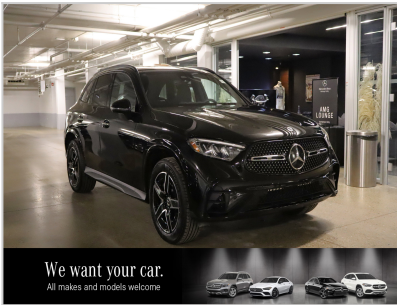

Mercedes-Benz | Heritage Valley

# Mercedes-Benz GLC 2026 9 Km

ID: 13468524

We want your car.  
All makes and models welcome.

## SPECIFICATIONS

• Make:	Mercedes-Benz	• Year:	2026
• Model:	GLC	• Kilometers:	9 Km
• Style / Version:	300	• Exterior color:	Black
• Stock #:	26GC6169-new	• Interior color:	Black
• Transmission:	Automatic	• Drive train:	All-wheel drive
• Engine:	4 Cyl Intercooled Turbo Gas/Electric I-4 2.0 L/121 Litres	• VIN:	W1NKM4HB6TF556169